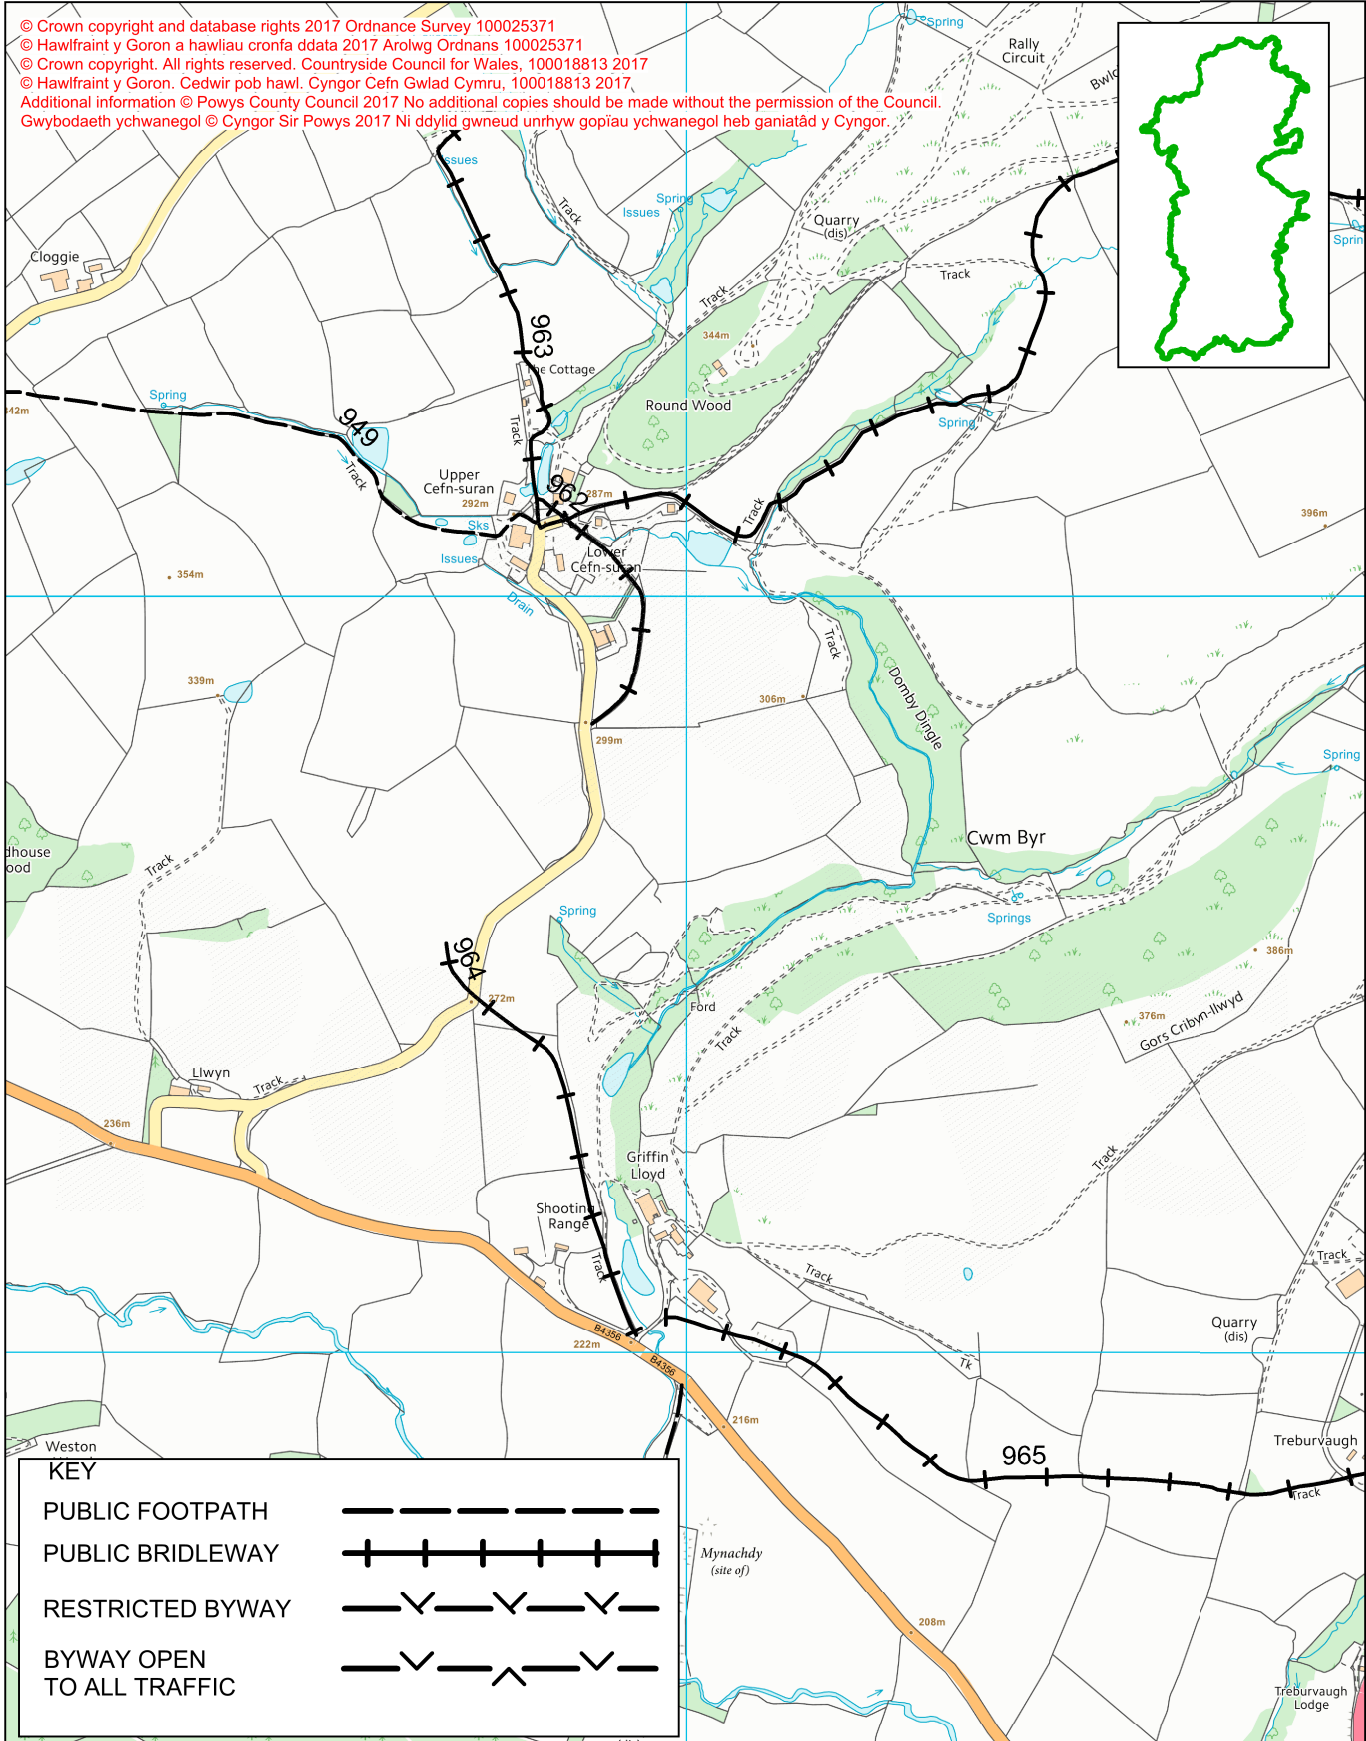

© Crown copyright and database rights 2017 Ordnance Survey 100025371  
 © Hawlfraint y Goron a hawliau cronfa ddata 2017 Arolwg Ordnans 100025371  
 © Crown copyright. All rights reserved. Countryside Council for Wales, 100018813 2017  
 © Hawlfraint y Goron. Cedwir pob hawl. Cyngor Cefn Gwlad Cymru, 100018813 2017.  
 Additional information © Powys County Council 2017 No additional copies should be made without the permission of the Council.  
 Gwybodaeth ychwanegol © Cyngor Sir Powys 2017 Ni ddylid gwneud unrhyw gopïau ychwanegol heb ganiatâd y Cyngor.

KEY	
PUBLIC FOOTPATH	-----
PUBLIC BRIDLEWAY	-----+-----+-----+-----+-----
RESTRICTED BYWAY	-----\-----\-----\-----\-----
BYWAY OPEN TO ALL TRAFFIC	-----\-----^-----\-----\-----

Public bridleway LG964 and other public rights of way around Griffin Lloyd, community of Llangunllo (OS Grid Ref SO 229,701)

This is NOT an extract from the Definitive Map; it is only an interpretation and may be open to error